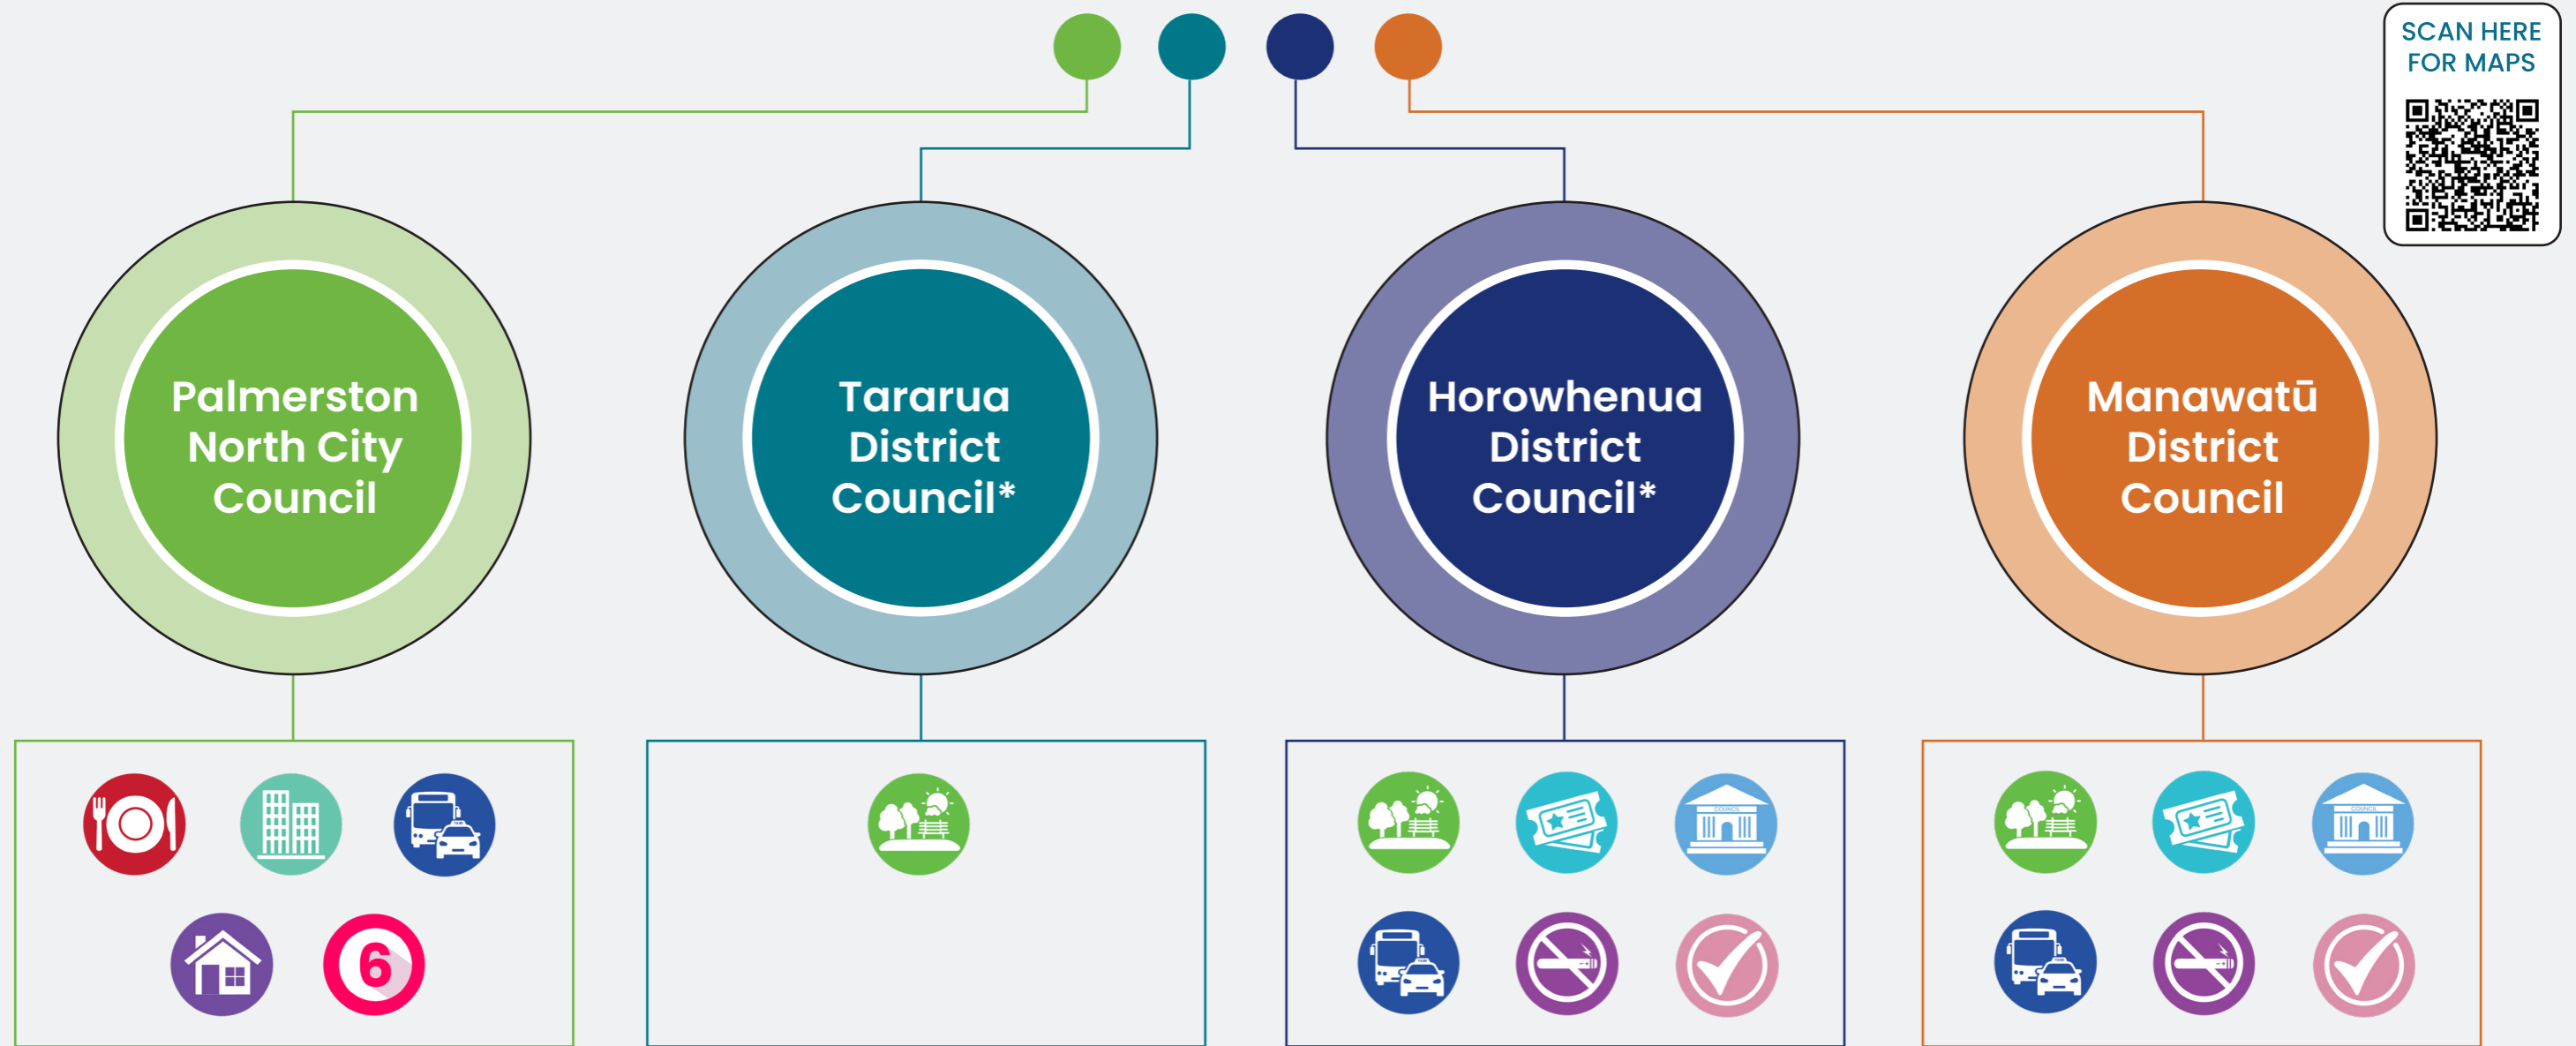

PN City – Tararua – Horowhenua – Manawatū

* Policy under review

Outdoor Dining – Bylaw *	Outdoor Dining – Leases *	Outdoor Dining – Voluntary *	The Fresh Air Project *	CBD/ Civic Spaces	Green Spaces *	Events *	Council Buildings *	Transport Hubs	Social Housing	Vapefree *	Beaches/ Rivers/ Lakes	Council committed to Smokefree 2025 *	* Council with 6 Key Policies, including Outdoor Dining (see map)	Council with No Smokefree Spaces	Council with Joint Policies