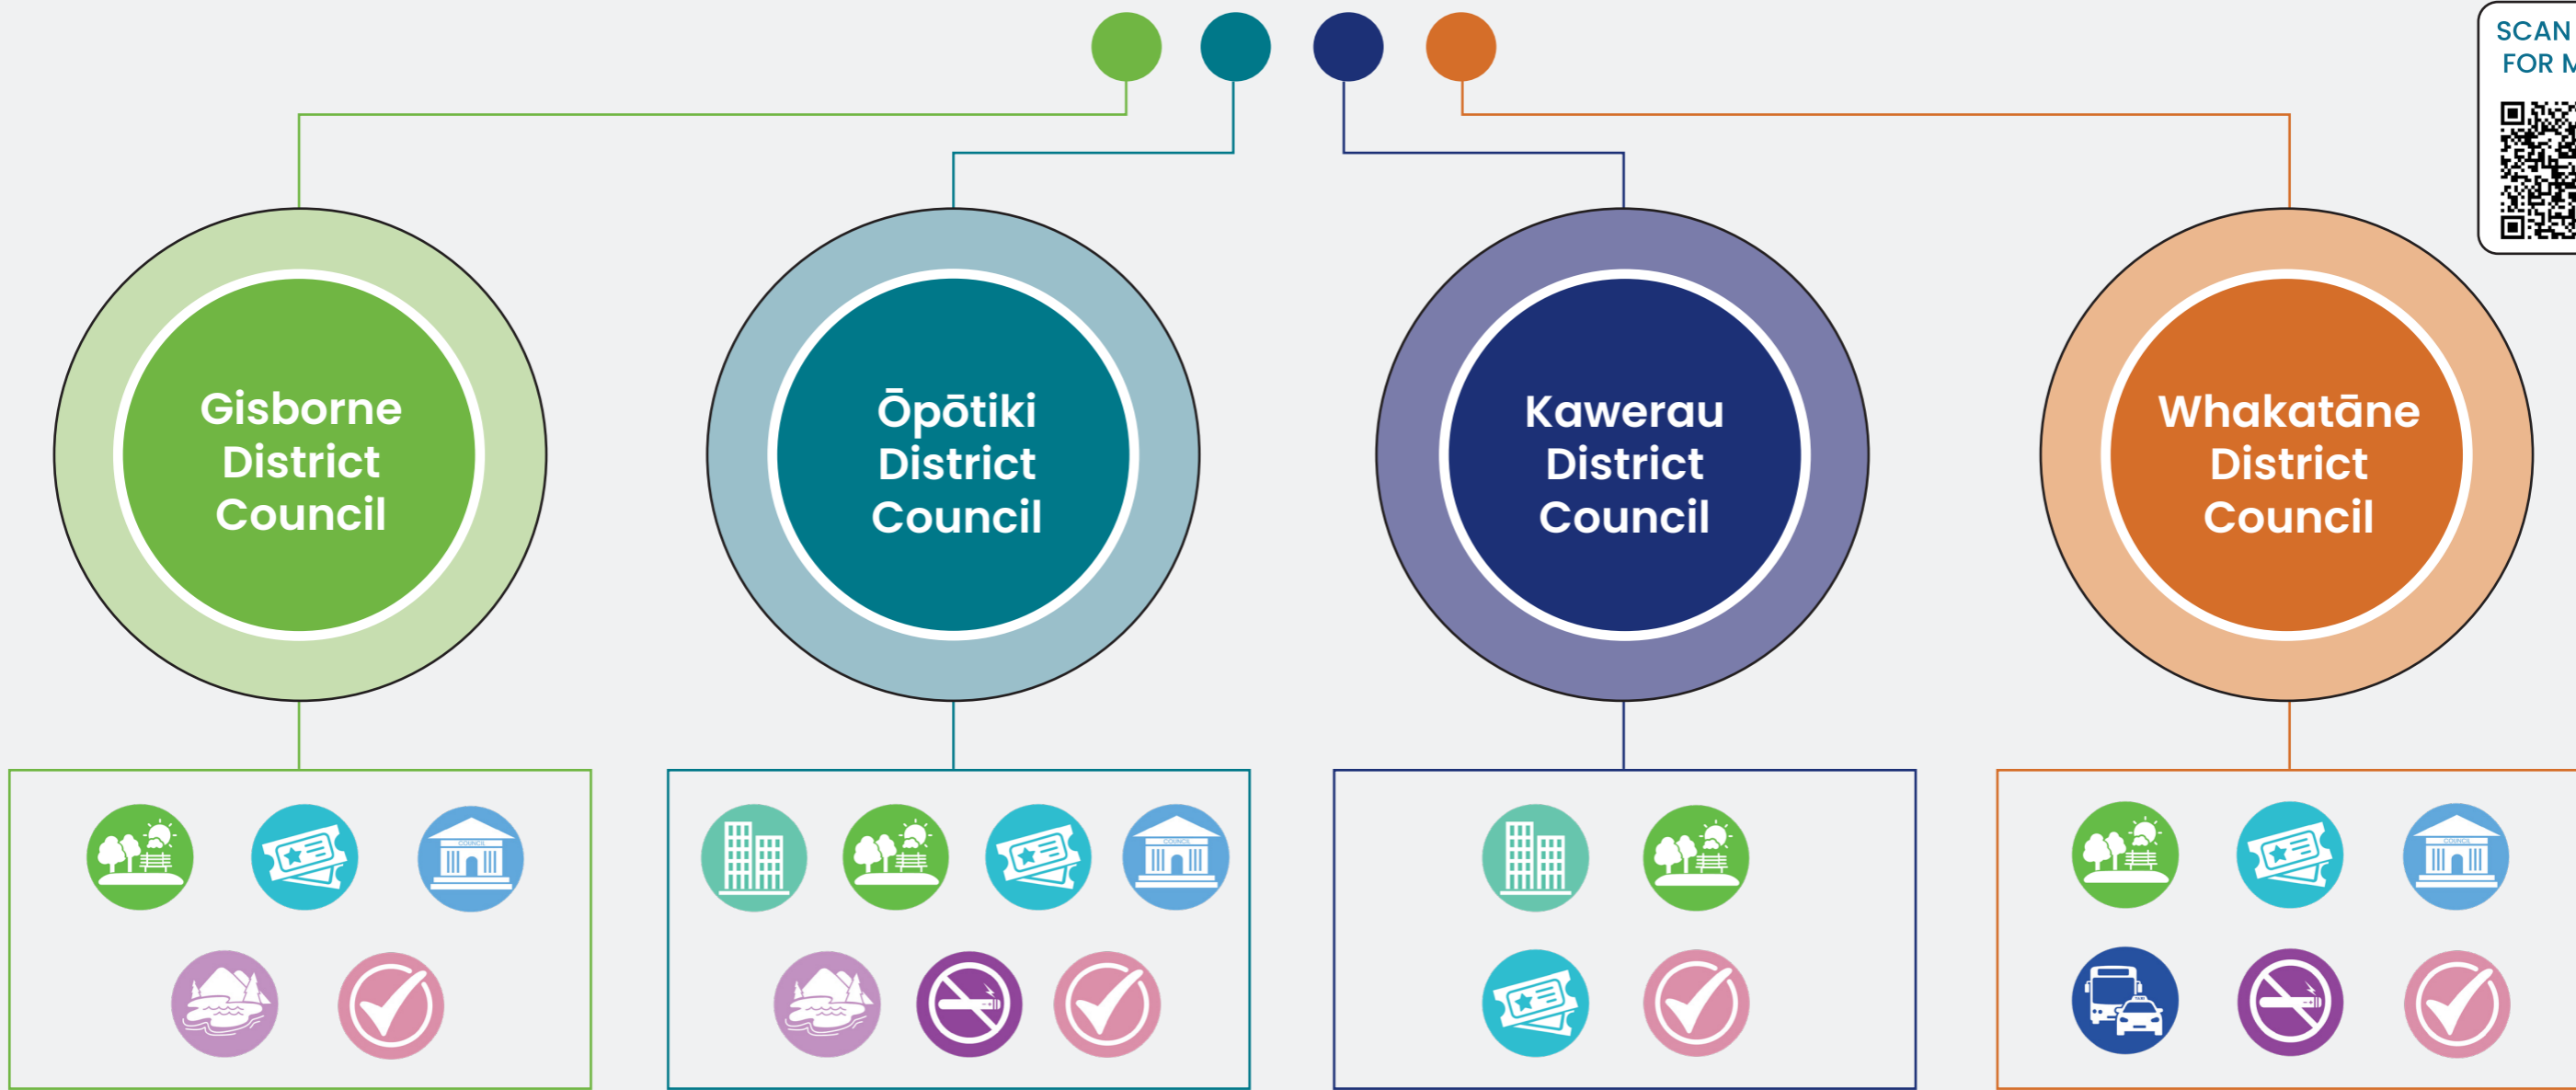

## Gisborne – Ōpōtiki – Kawerau – Whakatāne

Outdoor Dining – Bylaw *	Outdoor Dining – Leases *	Outdoor Dining – Voluntary *	The Fresh Air Project *	CBD/ Civic Spaces	Green Spaces *	Events *	Council Buildings *	Transport Hubs	Social Housing	Vapefree *	Beaches/ Rivers/ Lakes	Council committed to Smokefree 2025 *	* Council with 6 Key Policies, including Outdoor Dining (see map)	Council with No Smokefree Spaces	Council with Joint Policies