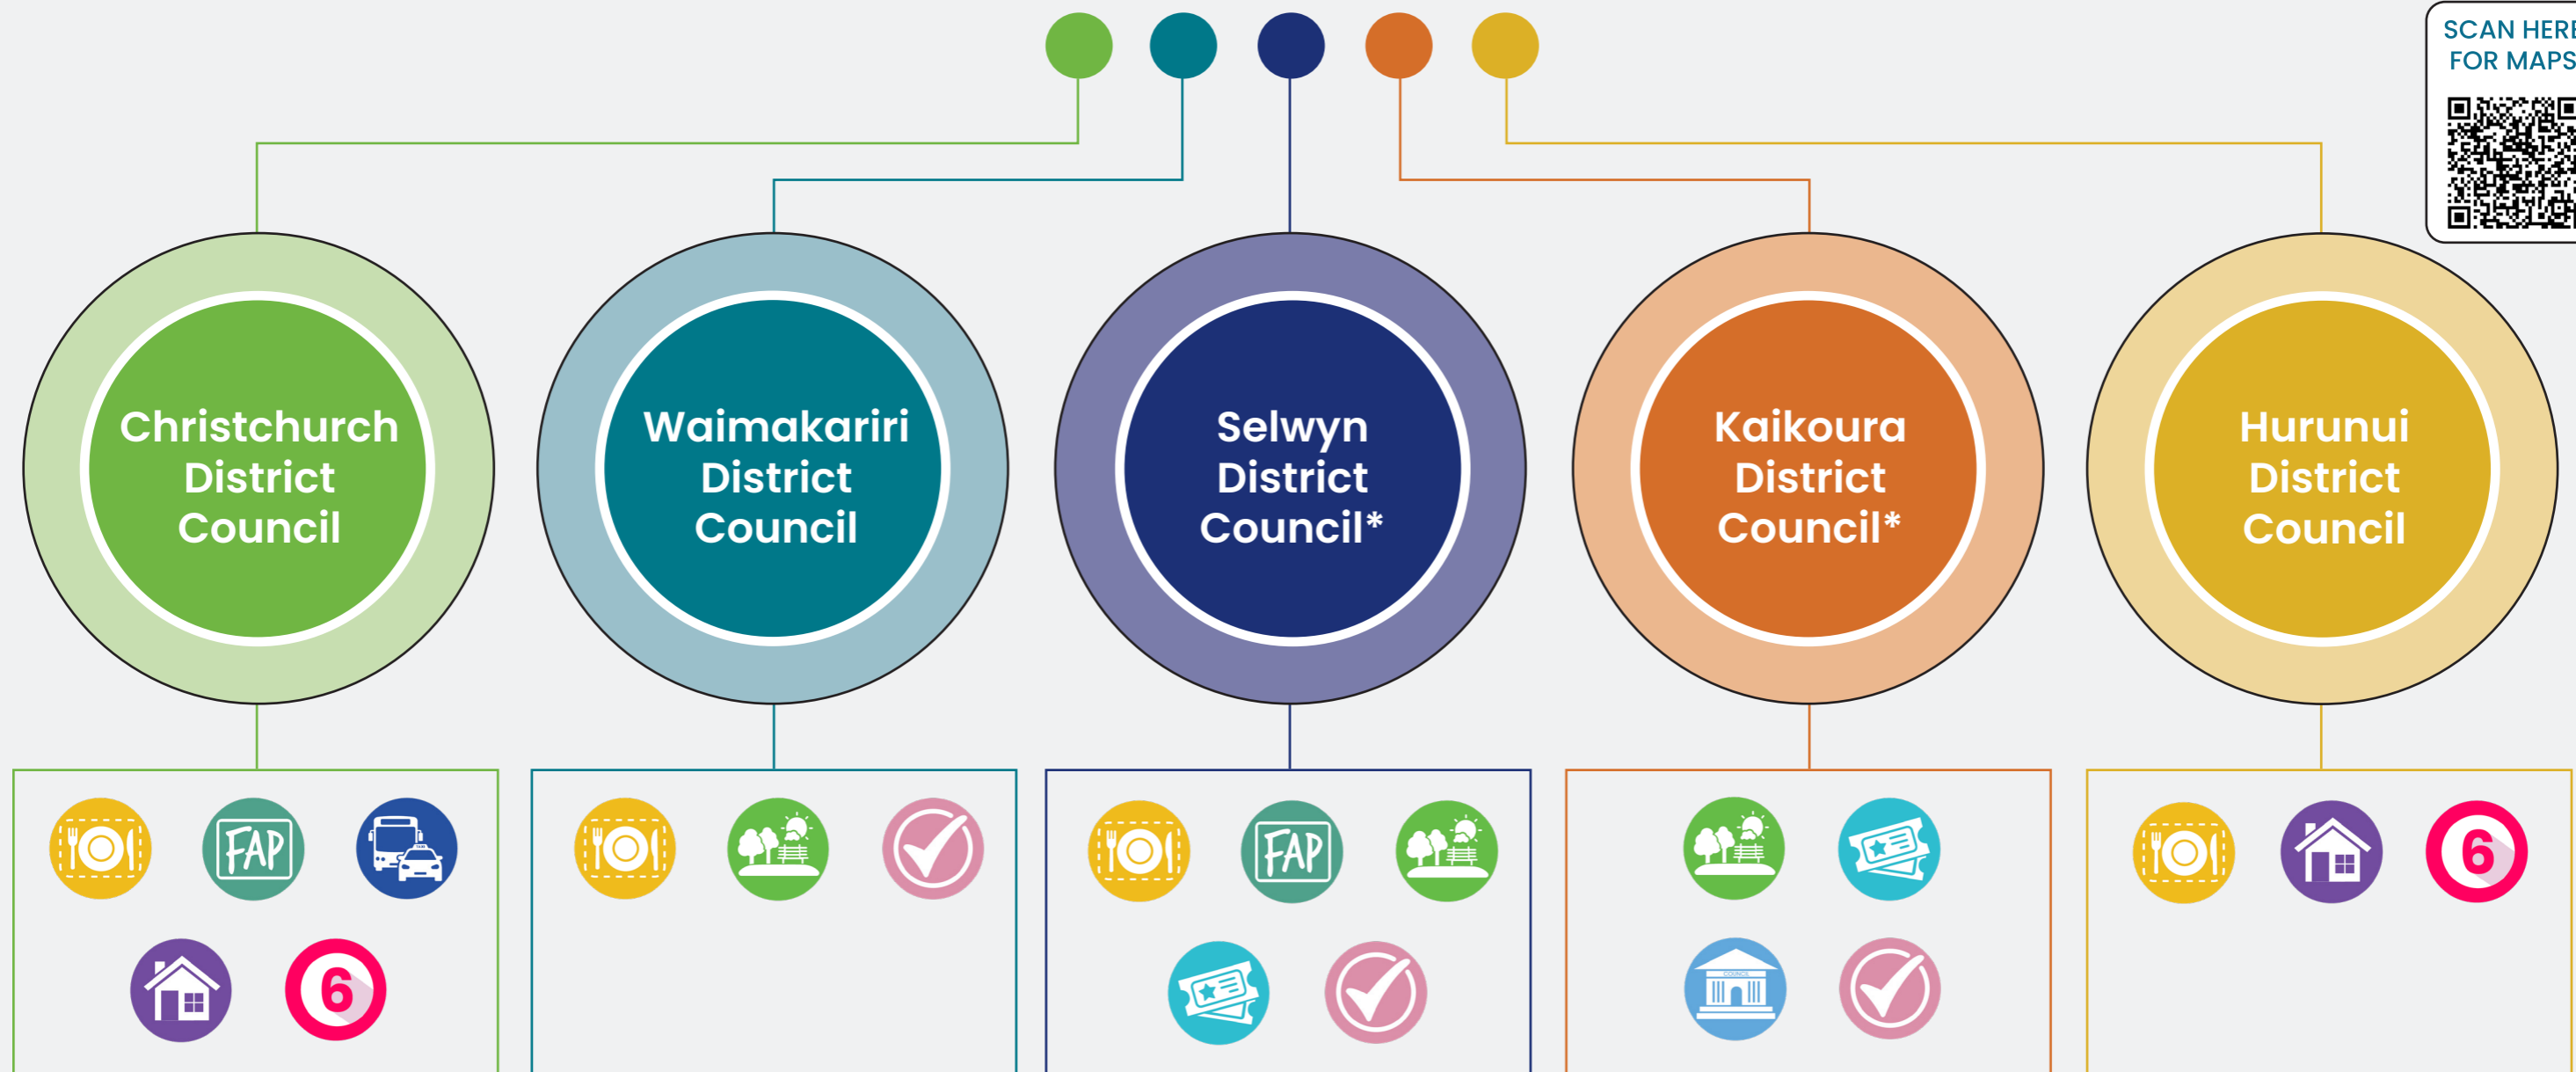

Canterbury Cluster

* Policy under review

Outdoor Dining – Bylaw *	Outdoor Dining – Leases *	Outdoor Dining – Voluntary *	The Fresh Air Project *	CBD/ Civic Spaces	Green Spaces *	Events *	Council Buildings *	Transport Hubs	Social Housing	Vapefree *	Beaches/ Rivers/ Lakes	Council committed to Smokefree 2025 *	* Council with 6 Key Policies, including Outdoor Dining (see map)	Council with No Smokefree Spaces	Council with Joint Policies